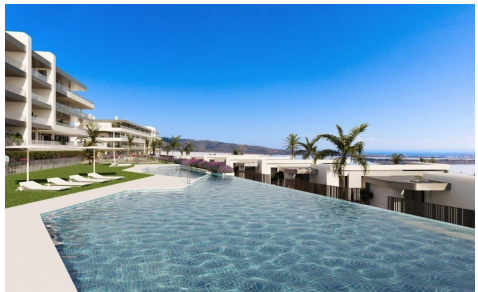

NEW BUILD RESIDENTIAL COMPLEX NEAR MUTXAMEL

3

2

92m²

N/A

NEW BUILD RESIDENTIAL COMPLEX NEAR MUTXAMEL. Come and live in a complex in an area with a high quality of life, located on the Bonalba golf course with stunning sea views near Mutxamel, a short distance from the Alicante Airport, the city of Alicante and the beaches. . Residential complex has 2 and 3 bedrooms apartments with large terraces, and 2, 3 and 4 bedrooms villas. A dream home where you will create the best memories of your life. Exclusive homes with all the necessary amenities close at hand. Unwind after a long working day in the swimming pool of the complex. Every nook and cranny...(Ask for More Details!)