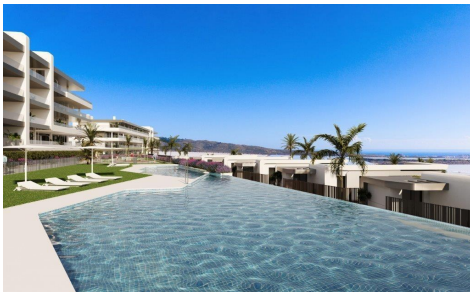

TR81373F

NEW BUILD RESIDENTIAL COMPLEX NEAR MUTXAMEL

2

2

74m²

N/A

NEW BUILD RESIDENTIAL COMPLEX NEAR MUTXAMEL. Come and live in a complex in an area with a high quality of life, located on the Bonalba golf course with stunning sea views near Mutxamel, a short distance from the Alicante Airport, the city of Alicante and the beaches. . Residential complex has 2 and 3 bedrooms apartments with large terraces, and 2, 3 and 4 bedrooms villas. A dream home where you will create the best memories of your life. Exclusive homes with all the necessary amenities close at hand. Unwind after a long working day in the swimming pool of the complex. Every nook and cranny...(Ask for More Details!)