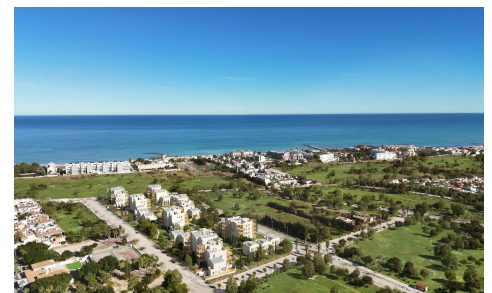

TR13421F

NEW BUILD RESIDENTIAL IN EL VERGEL

€575,000

3

2

98m²

N/A

NEW BUILD RESIDENTIAL IN EL VERGEL New Build residential complex of 1, 2 and 3 bedrooms apartments and penthouses in El Vergel designed as compact structures a response to the architects and designers constant pursuit of efficiency in the development. These decisions, spread throughout the various key points of the residential area, ensure that your home stays at the right temperature both in winter and summer. The main feature of the properties will be their large terraces. With regular proportions, they are the ideal spaces for outdoor living. The integration of the living room with these spacious terraces will unite your home as a livable volume where...(Ask for More Details!)