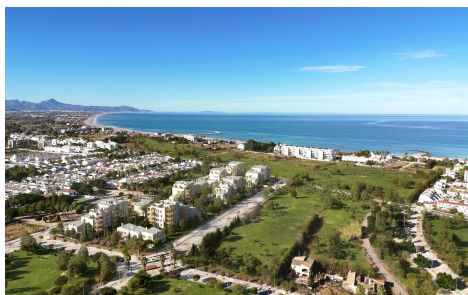

TR41688Z

NEW BUILD RESIDENTIAL IN EL VERGEL

€493,000

3

3

112m²

126m²

NEW BUILD RESIDENTIAL IN EL VERGEL New Build residential complex of 1, 2 and 3 bedrooms apartments and penthouses in El Vergel designed as compact structures a response to the architects and designers constant pursuit of efficiency in the development. These decisions, spread throughout the various key points of the residential area, ensure that your home stays at the right temperature both in winter and summer. The main feature of the properties will be their large terraces. With regular proportions, they are the ideal spaces for outdoor living. The integration of the living room with these spacious terraces will unite your home as a livable volume where...(Ask for More Details!)