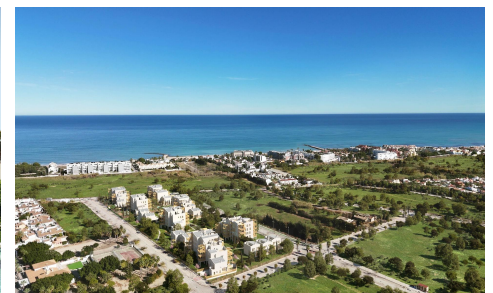

TR97692Q

**NEW BUILD RESIDENTIAL IN EL VERGEL**

**€260,000**

1

1

65m<sup>2</sup>

N/A

**NEW BUILD RESIDENTIAL IN EL VERGEL** New Build residential complex of 1, 2 and 3 bedrooms apartments and penthouses in El Vergel designed as compact structures a response to the architects and designers constant pursuit of efficiency in the development. These decisions, spread throughout the various key points of the residential area, ensure that your home stays at the right temperature both in winter and summer. The main feature of the properties will be their large terraces. With regular proportions, they are the ideal spaces for outdoor living. The integration of the living room with these spacious terraces will unite your home as a livable volume where...(Ask for More Details!)