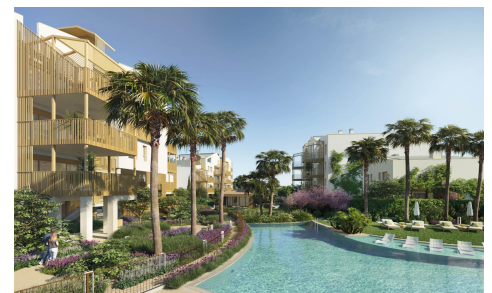

TR73861J

NEW BUILD RESIDENTIAL IN EL VERGEL

€341,000

2

2

79m²

N/A

NEW BUILD RESIDENTIAL IN EL VERGEL New Build residential complex of 1, 2 and 3 bedrooms apartments and penthouses in El Vergel designed as compact structures a response to the architects and designers constant pursuit of efficiency in the development. These decisions, spread throughout the various key points of the residential area, ensure that your home stays at the right temperature both in winter and summer. The main feature of the properties will be their large terraces. With regular proportions, they are the ideal spaces for outdoor living. The integration of the living room with these spacious terraces will unite your home as a livable volume where...(Ask for More Details!)