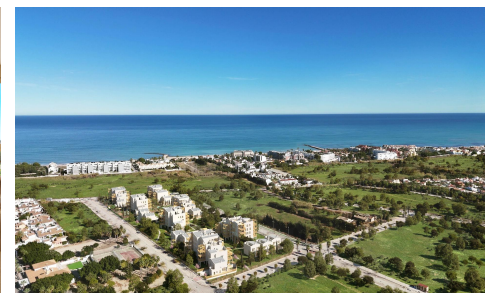

TR45103H

**NEW BUILD RESIDENTIAL IN EL VERGEL**

**€366,000**

2

2

66m<sup>2</sup>

N/A

**NEW BUILD RESIDENTIAL IN EL VERGEL** New Build residential complex of 1, 2 and 3 bedrooms apartments and penthouses in El Vergel designed as compact structures a response to the architects and designers constant pursuit of efficiency in the development. These decisions, spread throughout the various key points of the residential area, ensure that your home stays at the right temperature both in winter and summer. The main feature of the properties will be their large terraces. With regular proportions, they are the ideal spaces for outdoor living. The integration of the living room with these spacious terraces will unite your home as a livable volume where...(Ask for More Details!)