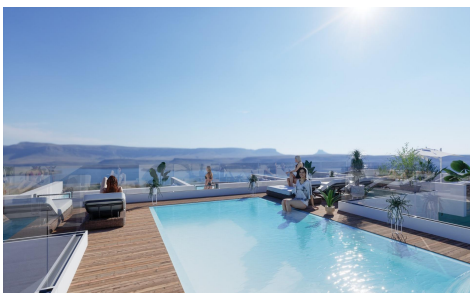

TR87418E

NEW BUILD PENTHOUSES IN TORREVIEJA €469,000

2

2

64m²

N/A

NEW BUILD PENTHOUSES IN TORREVIEJA New Build avant-garde design five-storey development in Torrevieja with 34 exclusive properties offers a variety of living options, from stylish apartments to penthouses with breathtaking panoramic views. Every corner of residential has been carefully planned to maximise space and natural light, creating bright and welcoming environments that invite well-being. Residential majestically located in the heart of Torrevieja, consolidating itself as a residential development full of elegance and modernity. Its strategic location ensures that residents will feel part of this amazing city with easy access to a variety of services and attractions. It is a unique opportunity to invest...(Ask for More Details!)