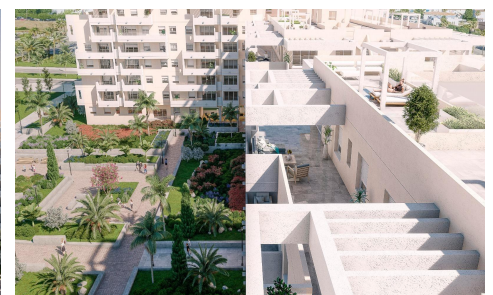

TR54837K

NEW BUILD APARTMENTS IN NUEVA ANDALUCÍA @ 1,650,000

2

2

86m²

N/A

NEW BUILD APARTMENTS IN NUEVA ANDALUCÍA New Build residential of apartments and penthouses located in Nueva Andalucía, just a few minutes from Puerto Banús and San Pedro Alcántara, Marbella. A magnificent building with a modern style and avant-garde architectural details, such as its peak shape in the corner of the building, with high quality finishes that guarantee the total satisfaction and maximum comfort of the residents. The building continues the line of the previous development, so it integrates perfectly into the visual of the area with top quality finishes and modern design. Modern residential has a gymnasium, chill-out area and a spectacular swimming... (Ask for More Details!)