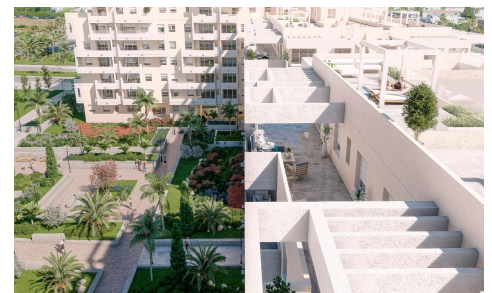

TR18297H

NEW BUILD APARTMENTS IN NUEVA ANDALUCÍA €145,000

3

2

90m²

N/A

NEW BUILD APARTMENTS IN NUEVA ANDALUCÍA New Build residential of apartments and penthouses located in Nueva Andalucía, just a few minutes from Puerto Banús and San Pedro Alcántara, Marbella. A magnificent building with a modern style and avant-garde architectural details, such as its peak shape in the corner of the building, with high quality finishes that guarantee the total satisfaction and maximum comfort of the residents. The building continues the line of the previous development, so it integrates perfectly into the visual of the area with top quality finishes and modern design. Modern residential has a gymnasium, chill-out area and a spectacular swimming... (Ask for More Details!)