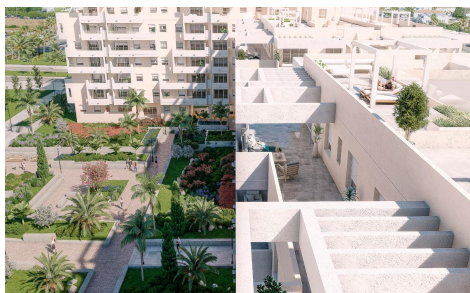

TR79780T

NEW BUILD APARTMENTS IN NUEVA ANDALUCÍA €15,000

4

2

121m²

N/A

NEW BUILD APARTMENTS IN NUEVA ANDALUCÍA New Build residential of apartments and penthouses located in Nueva Andalucía, just a few minutes from Puerto Banos and San Pedro Alcántara, Marbella. A magnificent building with a modern style and avant-garde architectural details, such as its peak shape in the corner of the building, with high quality finishes that guarantee the total satisfaction and maximum comfort of the residents. The building continues the line of the previous development, so it integrates perfectly into the visual of the area with top quality finishes and modern design. Modern residential has a gymnasium, chill-out area and a spectacular swimming...(Ask for More Details!)