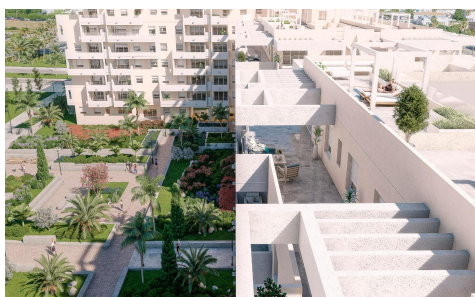

NEW BUILD PENTHOUSES IN NUEVA ANDALUCÍA €580,000

2

2

63m²

N/A

NEW BUILD PENTHOUSES IN NUEVA ANDALUCÍA New Build residential of apartments and penthouses located in Nueva Andalucía, just a few minutes from Puerto Banos and San Pedro Alcántara, Marbella. A magnificent building with a modern style and avant-garde architectural details, such as its peak shape in the corner of the building, with high quality finishes that guarantee the total satisfaction and maximum comfort of the residents. The building continues the line of the previous development, so it integrates perfectly into the visual of the area with top quality finishes and modern design. Modern residential has a gymnasium, chill-out area and a spectacular swimming... (Ask for More Details!)