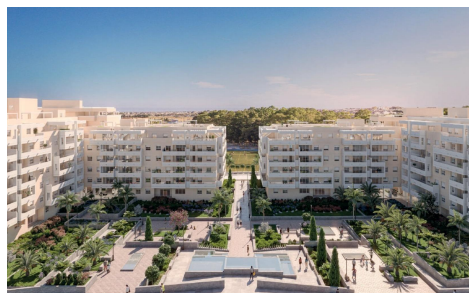

TR99112N

NEW BUILD APARTMENTS IN NUEVA ANDALUCÍA, 80m², 1,000,000€

2

2

80m²

N/A

NEW BUILD APARTMENTS IN NUEVA ANDALUCÍA New Build residential of apartments located in Nueva Andalucía, just a few minutes from Puerto Banos and San Pedro Alcántara, Marbella. A magnificent building with a modern style and avant-garde architectural details, such as its peak shape in the corner of the building, with high quality finishes that guarantee the total satisfaction and maximum comfort of the residents. The building continues the line of the previous development, so it integrates perfectly into the visual of the area with top quality finishes and modern design. Modern residential has a gymnasium, chill-out area and a spectacular swimming pool on...(Ask for More Details!)