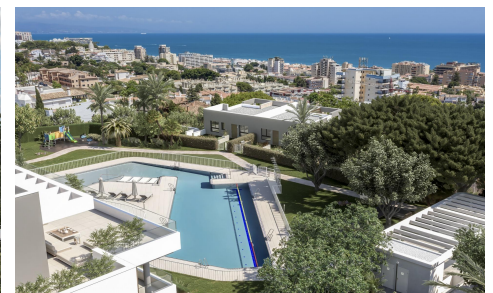

TR31463X

PRIVILEGED ENCLAVE WITH EXCELLENT VIEWS, FROM €150,000

3

2

132m²

N/A

PRIVILEGED ENCLAVE WITH EXCELLENT VIEWS Residential complex made up of 37 homes with 2, 3 and 4 bedrooms, and 2 semi-detached houses, where you can enjoy the privacy and tranquillity of your own home, with spacious terraces designed to experience the Mediterranean every day of the year. Exclusive communal areas to share, storage rooms and parking spaces. Homes perfectly equipped with all the comforts you may need: fitted kitchens, air conditioning with Airzone type segmentation, aerothermics, and motorised blinds. You will be able to enjoy large garden areas, multifunctional swimming pool with beach entrance, sunbeds in the water and swimming lane, outdoor children's area, outdoor...(Ask for More Details!)