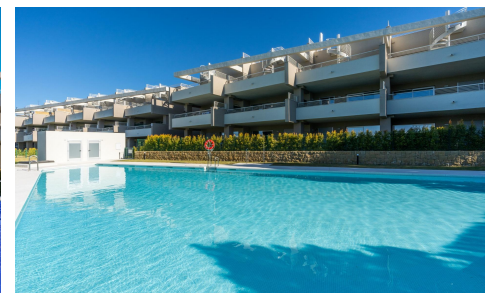

TR90577E

**NEW BUILD RESIDENTIAL COMPLEX AT ESTEPONA GOLF**

2

2

83m<sup>2</sup>

N/A

**NEW BUILD RESIDENTIAL COMPLEX AT ESTEPONA GOLF** New development at Estepona Golf, at the heart of the Costa del Sol, with bright, spacious homes overlooking the golf course. New Build residential complex enjoys panoramic views over the golf course. Modern properties have plenty of natural light as they face south or southwest. This new residential development of 69 apartments with 2 or 3 bedrooms has panoramic views of the golf course and some homes also have sea views. The apartments are south/southwest facing with wonderfully bright and airy rooms. Both the development and the golf course are perfectly integrated into the natural surroundings and...(Ask for More Details!)