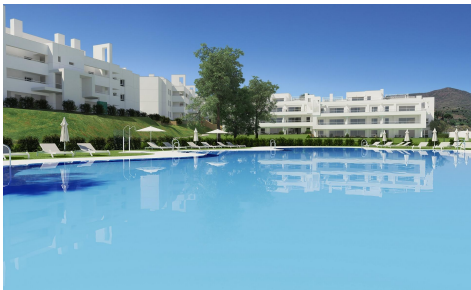

TR31955P

**NEW BUILD RESIDENTIAL COMPLEX AT LA CALA €525,000**

3

2

101m<sup>2</sup>

N/A

NEW BUILD RESIDENTIAL COMPLEX AT LA CALA GOLF RESORT, MIJAS New Build residential complex of apartments and penthouses at the La Cala Golf Resort. The residence is being built at the top of the hill overlooking the Europa Golf Course, in a fabulous position that provides panoramic views of the golf course and some of them to the sea. All the properties are south or southeast facing, meaning that they enjoy plenty of light all day long. Residential complex located near to the Club House and the Hotel & Spa, where owners of the properties in the Resort can take advantage of the benefits and...(Ask for More Details!)