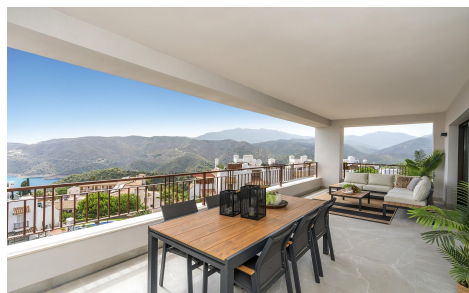

TR13613R

**NEW BUILD RESIDENTIAL COMPLEX IN ISTAN, NEAR MARBELLA**

3

2

108m<sup>2</sup>

N/A

**NEW BUILD RESIDENTIAL COMPLEX IN ISTAN, NEAR MARBELLA** New Build development in the Sierra de las Nieves, close to the Sierra Blanca Country Club resort, in an area of exceptional natural beauty with hundred-year-old forests and panoramic views of Marbella Bay and the great Istán reservoir. The project includes 4 blocks of 3 floors with homes in contemporary "open plan" style but with a rustic appearance that blends into the natural surroundings. Apartments with 2 and 3 bedrooms and penthouses with a solarium, with large terraces, communal pool and gardens with autochthonous plants. The homes are delivered fully equipped, with premium brand finishings, ready to...(Ask for More Details!)