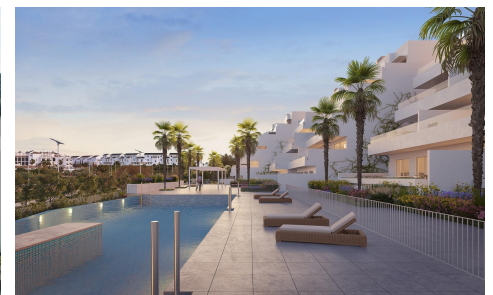

TR50632F

NEW BUILD RESIDENTIAL COMPLEX IN ESTEPONA 20,000

2

2

91m²

50m²

NEW BUILD RESIDENTIAL COMPLEX IN ESTEPONA New Build residential complex in Estepona consist of 54 properties. You can choose 2 and 3 bedrooms options and different types: ground floors, mid-level floors and penthouses, so you can feel the light of the Mediterranean every day. All of our properties east facing, allowing heat to build up during the day before being released in the evening, keeping energy consumption down as they make the most of the sunlight. Plus, most of our properties also have a west-facing rear terrace overlooked by the bedrooms, where you can enjoy the most beautiful sunsets on the Costa del Sol....(Ask for More Details!)