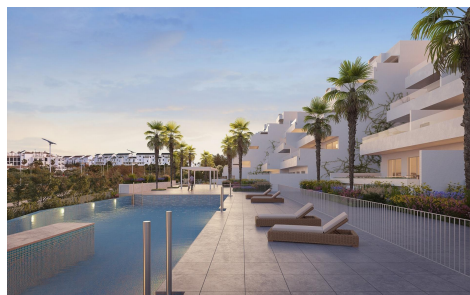

TR64432R

NEW BUILD RESIDENTIAL COMPLEX IN ESTEPONA 260,000€

3

2

126m²

N/A

NEW BUILD RESIDENTIAL COMPLEX IN ESTEPONA New Build residential complex in Estepona consist of 54 properties. You can choose 2 and 3 bedrooms options and different types: ground floors, mid-level floors and penthouses, all with sea views, so you can feel the light of the Mediterranean every day. All of our properties east facing, allowing heat to build up during the day before being released in the evening, keeping energy consumption down as they make the most of the sunlight. Plus, most of our properties also have a west-facing rear terrace overlooked by the bedrooms, where you can enjoy the most beautiful sunsets on...(Ask for More Details!)