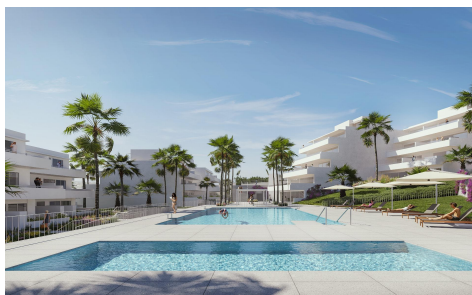

TR64432R

NEW BUILD RESIDENTIAL COMPLEX IN ESTEPONA 260,000€

3

2

126m²

N/A

NEW BUILD RESIDENTIAL COMPLEX IN ESTEPONA New Build residential complex in Estepona consist of 54 properties. You can choose 2 and 3 bedrooms options and different types: ground floors, mid-level floors and penthouses, all with sea views, so you can feel the light of the Mediterranean every day. All of our properties east facing, allowing heat to build up during the day before being released in the evening, keeping energy consumption down as they make the most of the sunlight. Plus, most of our properties also have a west-facing rear terrace overlooked by the bedrooms, where you can enjoy the most beautiful sunsets on...(Ask for More Details!)