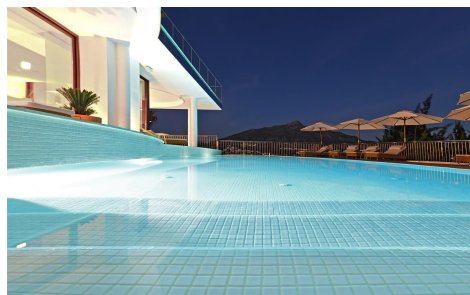

**Villa in Nueva Andalucia**

**€4,400,000**

7

6

455m<sup>2</sup>

1,445m<sup>2</sup>

Located in the exclusive Golf Vally in Nueva AndalucÃ-a, a 5 min drive from Puerto Banus town centre, as well as to beaches and recreational areas. This newly renovated villa is built to the highest standard and designed by the renowned architect Angel Taborda, known worldwide for his avant-garde style. When entering this remarkable villa the modern architecture harmonious melt together with a panoramic view over La Concha Mountain, Las Brisas golf and the Mediterranean Sea. You instantly feel at peace while exploring the rest of the beautiful house â€“ divided over 3 levels, having carefully considered the distribution to maximize the light and magnificent views surrounding the property. From...(Ask for More Details!)