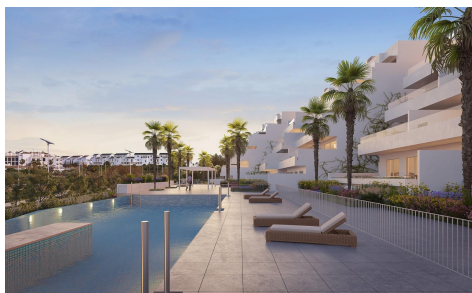

# NEW BUILD RESIDENTIAL COMPLEX IN ESTEPONA, 1,000,000€

3

2

105m<sup>2</sup>

36m<sup>2</sup>

**NEW BUILD RESIDENTIAL COMPLEX IN ESTEPONA** New Build residential complex in Estepona consist of 54 properties. You can choose 2 and 3 bedrooms options and different types: ground floors, mid-level floors and penthouses, so you can feel the light of the Mediterranean every day. All of our properties east facing, allowing heat to build up during the day before being released in the evening, keeping energy consumption down as they make the most of the sunlight. Plus, most of our properties also have a west-facing rear terrace overlooked by the bedrooms, where you can enjoy the most beautiful sunsets on the Costa del Sol....(Ask for More Details!)