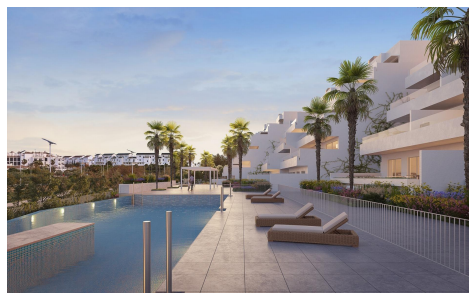

TR79555Q

**NEW BUILD RESIDENTIAL COMPLEX IN ESTEPONA 2025**

2

2

74m<sup>2</sup>

N/A

**NEW BUILD RESIDENTIAL COMPLEX IN ESTEPONA** New Build residential complex in Estepona consist of 54 properties. You can choose 2 and 3 bedrooms options and different types: ground floors, mid-level floors and penthouses, so you can feel the light of the Mediterranean every day. All of our properties east facing, allowing heat to build up during the day before being released in the evening, keeping energy consumption down as they make the most of the sunlight. Plus, most of our properties also have a west-facing rear terrace overlooked by the bedrooms, where you can enjoy the most beautiful sunsets on the Costa del Sol....(Ask for More Details!)