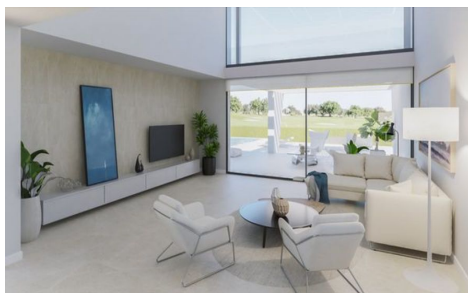

SM19955N

Villa in Altaona Golf

€1,285,000

5

4

336m²

1,000m²

Luxury new build villas at Altaona Golf and Country Village. This model of villa is the Olimpo with 5 bedrooms, 4 bathrooms and a cloakroom with private pool and basement with huge garage and extra rooms. The villa has open plan living, dining and kitchen with double height ceiling and doors out to the pool and garden with a fountain feature. Also on the ground floor is a large entrance hallway and the cloakroom and 1 bedroom with en-suite bathroom. Upstairs are another 4 bedrooms, 2 with en-suite bathrooms and there is a further bathroom. All 5 bedrooms have fitted wardrobes. In the large basement is a garage for about...(Ask for More Details!)