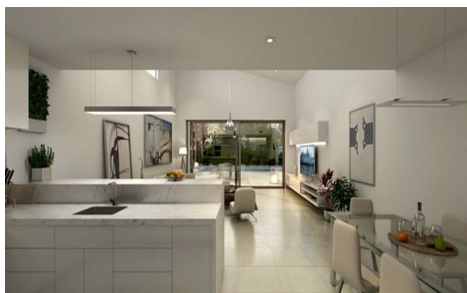

SM30271N

Villa in Altaona Golf

€600,000

4

4

195m²

1,000m²

Luxury new build villas at Altaona Golf and Country Village. This model of villa is the Campo with 4 bedrooms, 4 bathrooms all on 1 level with private pool and solarium. The villa has open plan living, dining and kitchen with high ceilings and doors out to the pool and garden. 3 of the bedrooms are en-suite and the 4th bedroom has a bathroom adjacent to it. The 2 bedrooms to the front have doors out to the pool area too. The master bedroom also has a walk-in wardrobe and 2 wash basins in the bathroom. All 4 bedrooms have fitted wardrobes. There is also parking inside the plot. Upstairs...(Ask for More Details!)