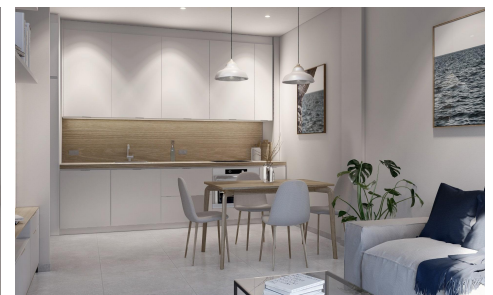

TR67688M

NEW BUILD PENTHOUSES IN TORRE-PACHECO €229,000

2

2

80m²

N/A

NEW BUILD PENTHOUSES IN TORRE-PACHECO New Build residential complex of apartments in Torre Pacheco (Murcia) in the heart of Costa C jilida. The second phase has 25 apartments and penthouses with 2 and 3 bedrooms. Modern apartments with open plan kitchen with spacious and bright living-dining room with access to a large terrace. Modern penthouses has private solarium. An options underground parking space and storage room at an extra cost. Modern complex with communal swimming pool and garden areas. All the comforts are at your fingertips. There are supermarkets, pharmacies, banks, schools, bars, restaurants, the beach and the airport are...(Ask for More Details!)