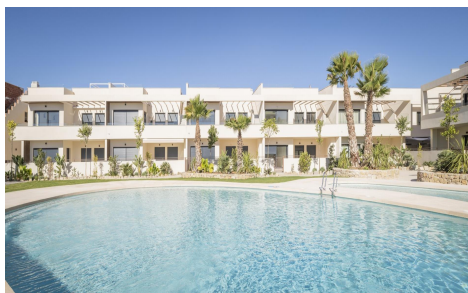

TR72174H

DESIGN BUNGALOW BY THE SEA

€370,000

2

2

100m²

42m²

DESIGN BUNGALOW BY THE SEA Residential in a newly developed area just 250m from the sea. Excellent location very close to the urban center of Torrevieja and surrounded by services, shops and restaurants. The Torrevieja General Hospital and the marina are also nearby. Excellent residential with a beautiful garden, swimming pool and fitness area. Enjoy this complete, modern, and charming bungalow with a minimalist design. 502