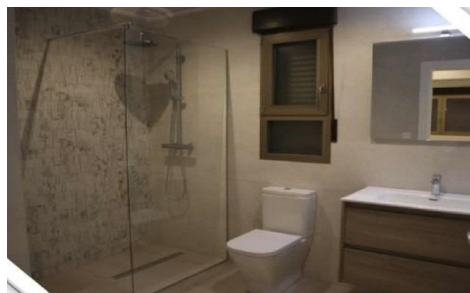

TR21666B

NEW BUILD MODERN VILLA IN ASPE

€395,000

3

2

141m²

420m²

NEW BUILD MODERN VILLA IN ASPE New Build modern and innovative design villa in La Romana, Aspe. Villa with 3 bedrooms, 2 bathroom open plan kitchen with living room, terrace, private garden with the pool and parking space. The Villas are pre installed for A/C hot and cold and electric blinds to all the windows. As well you will have a choice of tiles and kitchen so the villa will be finished to your own style and colour. Near Aspe is a very special Town of La Romana within easy walking distance from our development. La Romana has a prosperous economy based...(Ask for More Details!)