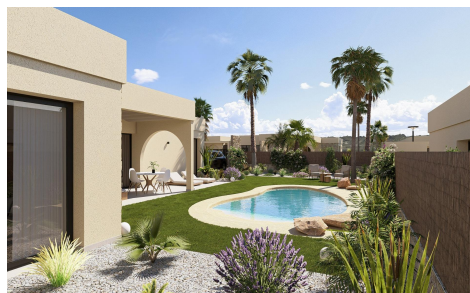

TR29349M

Contemporary One Level Villas in Altaona Golf €440,000

2

2

167m²

550m²

Contemporary One Level Villas in Altaona Golf Resort Murcia Prime Golf Resort Location Near Murcia City Discover this exclusive collection of new build detached villas located in the prestigious Altaona Golf Resort in Murcia. Set within a secure and peaceful environment surrounded by nature and an 18 hole golf course, this residential community offers the perfect balance between tranquility and accessibility. Altaona Golf is just 15 km from Murcia city center, where you will find shopping centers, restaurants, schools and medical services, while the beaches of the Costa Calida are only 20 km away. Murcia Corvera Airport is conveniently located 15 km from the resort, making this an ideal...(Ask for More Details!)