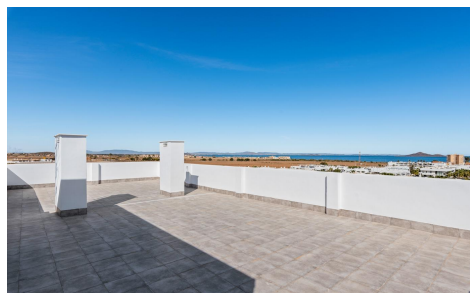

TR49175C

**NEW BUILD RESIDENTIAL COMPLEX IN MAR DE CRISTAL**

2

2

99m<sup>2</sup>

N/A

**NEW BUILD RESIDENTIAL COMPLEX IN MAR DE CRISTAL** New Build modern residential complex of apartments and penthouses located very close to the promenade and the long lovely sandy beaches of Mar de Cristal. You can choose from ground floor apartments with a private garden, mid-floor apartments with a terrace, and penthouses with private solarium. Properties has 2 or 3 bedrooms and 2 bathrooms. The apartments have a modern design, presenting an open plan living area, combining the kitchen, dining area and lounge, into a large space with access to the terrace. The master bedroom has a private bathroom. ...(Ask for More Details!)