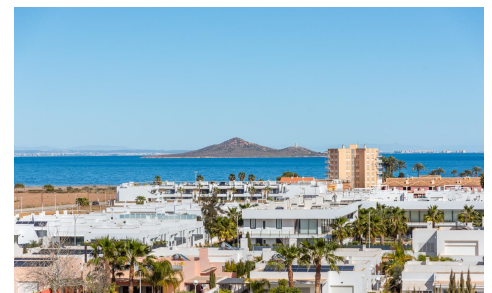

TR49175C

**NEW BUILD RESIDENTIAL COMPLEX IN MAR DE CRISTAL**

2

2

99m<sup>2</sup>

N/A

**NEW BUILD RESIDENTIAL COMPLEX IN MAR DE CRISTAL** New Build modern residential complex of apartments and penthouses located very close to the promenade and the long lovely sandy beaches of Mar de Cristal. You can choose from ground floor apartments with a private garden, mid-floor apartments with a terrace, and penthouses with private solarium. Properties has 2 or 3 bedrooms and 2 bathrooms. The apartments have a modern design, presenting an open plan living area, combining the kitchen, dining area and lounge, into a large space with access to the terrace. The master bedroom has a private bathroom. ...(Ask for More Details!)