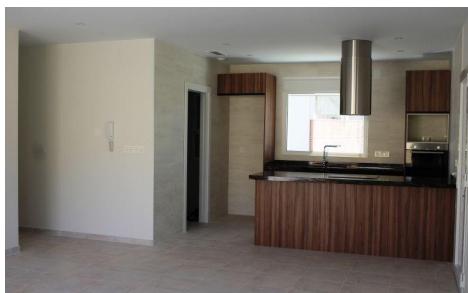

TR18937V

VILLA BETWEEN SEA AND MOUNTAIN

€360,000

3

2

135m²

500m²

VILLA BETWEEN SEA AND MOUNTAIN Fantastic new built Villa on a plot of 500m² in La Romana. The villa has a constructed area of 134. 45m², on one floor, with a porch of 18. 75m², a living-dining-kitchen of 39. 80m², 3 bedrooms, 2 bathrooms, a gallery. Included in the price: Appliances: hob, oven, extractor, dishwasher, fridge and washing machine. Air conditioning with heat pump, installation + machine Bathrooms with bathroom furniture with mirror, shower enclosure and taps Kitchen with white furniture and national granite Interior LED throughout the house and on the porch Double glazing,...(Ask for More Details!)