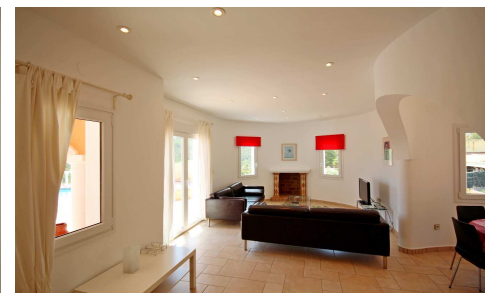

IM90873E

Villa in Javea

€750,000

3

3

152m²

1,000m²

Introducing the "Deluxe Round" villa, a meticulously completed construction as of April 2009, situated within the prestigious Residencial Cansalades development in JÁvea. Boasting a total constructed area of 152. 00m², this property exemplifies refined coastal living. The ground floor features an intelligently designed layout, with one wing dedicated to an expansive living room and circular dining area. The open-plan kitchen is equipped with premium-quality cabinetry and granite countertops, ensuring both functionality and aesthetic appeal. A grand entrance hall provides seamless access to the covered naya, which connects to the pool terraces. The opposite wing comprises two generously proportioned bedrooms; the primary bedroom includes an en-suite