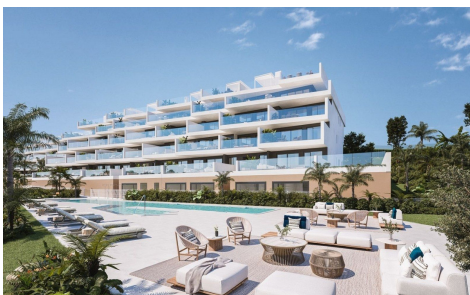

IM63340L

**Penthouse in La Duquesa**

**€522,000**

2

2

75m<sup>2</sup>

N/A

\*\* Last few penthouses available \*\*A development with 100 apartments in a magnificent residential area and in an extraordinary location. The two and three-bedroom apartments are distributed in different blocks resulting in a balanced ensemble. The project combines a modern design architecture wrapped with a perfectly studied landscaping that surrounds the building with its large gardens and common leisure areas that allow the client to enjoy a resort concept. Very spacious apartments, penthouses and ground floors with distributions, qualities and finishes designed so that the property is just what you are looking for. Every apartment has a large terrace, a key part of the entire apartment, a spacious extension with...(Ask for More Details!)