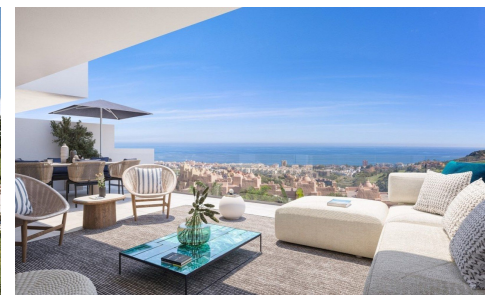

IM63340L

**Penthouse in La Duquesa**

**€522,000**

2

2

75m<sup>2</sup>

N/A

\*\* Last few penthouses available \*\*A development with 100 apartments in a magnificent residential area and in an extraordinary location. The two and three-bedroom apartments are distributed in different blocks resulting in a balanced ensemble. The project combines a modern design architecture wrapped with a perfectly studied landscaping that surrounds the building with its large gardens and common leisure areas that allow the client to enjoy a resort concept. Very spacious apartments, penthouses and ground floors with distributions, qualities and finishes designed so that the property is just what you are looking for. Every apartment has a large terrace, a key part of the entire apartment, a spacious extension with...(Ask for More Details!)