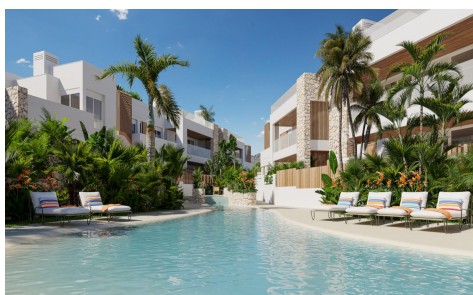

**New Build Villas and Bungalows Just 250 Meters from the Beach in Mar de Pulpá - Exclusive Residential Project with Villas and Bungalows Near the Sea Discover an exceptional new development located just 250 meters from La Entrevista beach in Mar de Pulpá-a. This exclusive residential complex offers two distinct living options: 10 independent villas and 8 bungalows, each designed to offer spacious interiors and high-quality outdoor areas. Located in one of the most peaceful and scenic areas of the Costa de Almería, this project is ideal for those seeking a modern and comfortable home close to the sea, surrounded by natural beauty and essential amenities. ... (Ask for More Details!)**

2

2

171m<sup>2</sup>

N/A

New Build Villas and Bungalows Just 250 Meters from the Beach in Mar de Pulpá- Exclusive Residential Project with Villas and Bungalows Near the Sea Discover an exceptional new development located just 250 meters from La Entrevista beach in Mar de Pulpá-a. This exclusive residential complex offers two distinct living options: 10 independent villas and 8 bungalows, each designed to offer spacious interiors and high-quality outdoor areas. Located in one of the most peaceful and scenic areas of the Costa de Almería, this project is ideal for those seeking a modern and comfortable home close to the sea, surrounded by natural beauty and essential amenities. ... (Ask for More Details!)