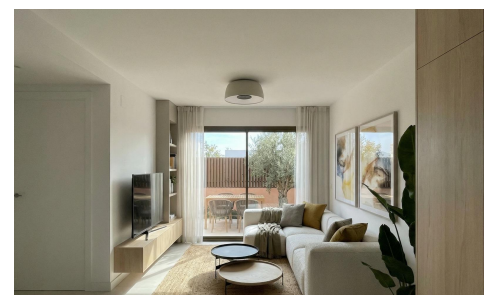

TR16464B

**New Build Villas at El Alba Mediterranean Resort €272,500**

2

2

77m<sup>2</sup>

150m<sup>2</sup>

New-build villas at El Alba Mediterranean Resort, in Torre Pacheco Modern living in a growing tourist destination Discover this exclusive new-build development comprising just 6 detached and semi-detached villas located at El Alba Mediterranean Resort, in Torre Pacheco, Murcia. This up-and-coming residential area combines modern architecture, leisure facilities and a relaxed Mediterranean lifestyle. Situated between the Terrazas de la Torre golf club and the town of Roldán, the location offers tranquillity without sacrificing proximity to all essential amenities, such as supermarkets, restaurants, bars and banks. Contemporary villas with private outdoor space These modern villas are laid out over a single storey and feature 2 bedrooms and 2...(Ask for More