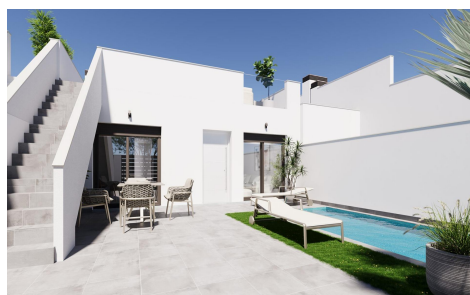

Modern, newly built semi-detached and terraced homes €250,900

2

2

82m²

151m²

Modern, newly built semi-detached and terraced homes with private pools at El Alba Resort-Torre Pacheco Contemporary homes in a growing Mediterranean holiday community This new development comprises 16 exclusive semi-detached and terraced homes, situated at El Alba Mediterranean Resort in Torre Pacheco. Designed as single-storey homes, these modern properties offer a perfect blend of comfort, functionality and Mediterranean outdoor living. El Alba Resort is an up-and-coming residential area surrounded by open countryside and golf courses, within easy reach of the town of Roldán, where you will find supermarkets, restaurants, banks and everyday amenities. The complex already features a social club with a swimming pool and restaurant,