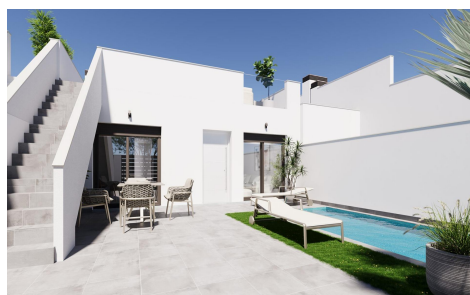

**Modern, newly built semi-detached and terraced homes €220,900**

2

2

82m<sup>2</sup>

151m<sup>2</sup>

Modern, newly built semi-detached and terraced homes with private pools at El Alba Resort-Torre Pacheco Contemporary homes in a growing Mediterranean holiday community This new development comprises 16 exclusive semi-detached and terraced homes, situated at El Alba Mediterranean Resort in Torre Pacheco. Designed as single-storey homes, these modern properties offer a perfect blend of comfort, functionality and Mediterranean outdoor living. El Alba Resort is an up-and-coming residential area surrounded by open countryside and golf courses, within easy reach of the town of Roldán, where you will find supermarkets, restaurants, banks and everyday amenities. The complex already features a social club with a swimming pool and restaurant,