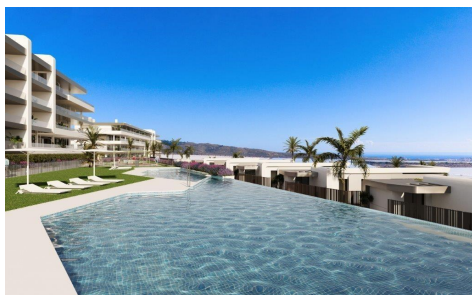

TR91294C

**NEW BUILD RESIDENTIAL COMPLEX NEAR MUTXAMEL**

2

2

71m<sup>2</sup>

N/A

**NEW BUILD RESIDENTIAL COMPLEX NEAR MUTXAMEL** Come and live in a complex in an area with a high quality of life, located on the Bonalba golf course with stunning sea views near Mutxamel, a short distance from the Alicante Airport, the city of Alicante and the beaches. . Residential complex has 2 and 3 bedrooms apartments with large terraces, and 2, 3 and 4 bedrooms villas. A dream home where you will create the best memories of your life. Exclusive homes with all the necessary amenities close at hand. Unwind after a long working day in the swimming pool of the complex. Every nook and cranny...(Ask for More Details!)