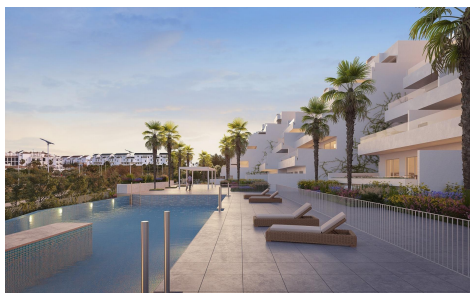

TR25846L

NEW BUILD RESIDENTIAL COMPLEX IN ESTEPONA 1,000,000

3

2

86m²

N/A

NEW BUILD RESIDENTIAL COMPLEX IN ESTEPONA New Build residential complex in Estepona consist of 54 properties. You can choose 2 and 3 bedrooms options and different types: ground floors, mid-level floors and penthouses, some with sea views, so you can feel the light of the Mediterranean every day. All of our properties east facing, allowing heat to build up during the day before being released in the evening, keeping energy consumption down as they make the most of the sunlight. Plus, most of our properties also have a west-facing rear terrace overlooked by the bedrooms, where you can enjoy the most beautiful sunsets on...(Ask for More Details!)