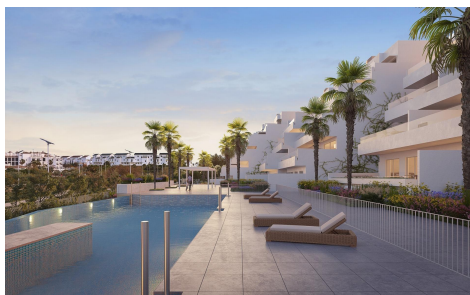

TR25846L

NEW BUILD RESIDENTIAL COMPLEX IN ESTEPONA 15,000

3

2

86m²

N/A

NEW BUILD RESIDENTIAL COMPLEX IN ESTEPONA New Build residential complex in Estepona consist of 54 properties. You can choose 2 and 3 bedrooms options and different types: ground floors, mid-level floors and penthouses, some with sea views, so you can feel the light of the Mediterranean every day. All of our properties east facing, allowing heat to build up during the day before being released in the evening, keeping energy consumption down as they make the most of the sunlight. Plus, most of our properties also have a west-facing rear terrace overlooked by the bedrooms, where you can enjoy the most beautiful sunsets on...(Ask for More Details!)