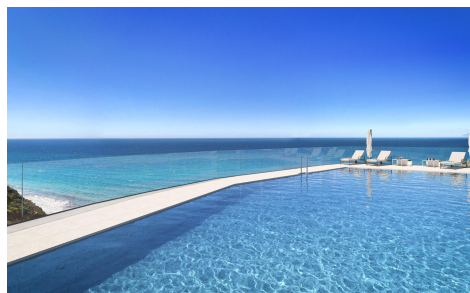

TR32757J

New Homes with Sea Views in Castillo de Lagos €635,000

4

2

133m²

71m²

New Homes with Sea Views in Castillo de Lagos, Eastern Costa del Sol Quiet and privileged location just 100 metres from the sea This exclusive development is located in the Castillo de Lagos residential area, a natural enclave with spectacular views of the Mediterranean Sea. Located in a quiet, elevated residential area, the development enjoys easy access to nearby beaches, just 100 metres away, and established towns such as El Morche, Torrox and Torre del Mar. This is a unique opportunity to enjoy the Mediterranean lifestyle in a peaceful and well-connected environment. Semi-detached homes with sustainable design and excellent qualities The project consists of 45 semi-detached single-family...(Ask for More Details!)