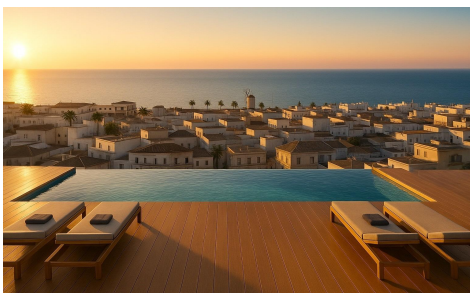

TR47399V

New Build Tourist Apartments Near the Beach €158,900

0

1

44m²

N/A

New Build Tourist Apartments Near the Beach in Lo Pagan, San Pedro del Pinatar Exclusive Coastal Residential with Tourist License This new build residential complex consists of 17 modern tourist licensed apartments located in Lo Pagan, San Pedro del Pinatar, just 700 meters from the beach. Situated in one of the most attractive areas of the Mar Menor, this development offers an excellent opportunity to enjoy the Mediterranean lifestyle while benefiting from strong rental investment potential. Lo Pagan is a well established coastal area known for its relaxed atmosphere, natural mud baths and proximity to both the Mar Menor and the Mediterranean Sea. Modern Studios and One...(Ask for More Details!)