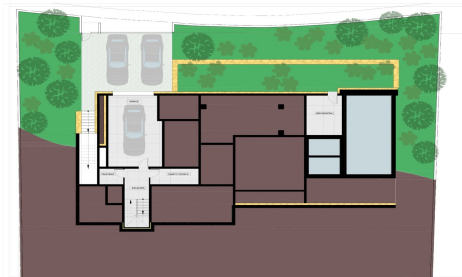

IM43241W

Villa in Javea

€1,195,000

3

2

300m²

1,000m²

Exquisite Villa with Premium Amenities – This distinguished villa showcases a sophisticated blend of contemporary architecture and functional design. Boasting 300 m² of living space on a generous 1,000 m² plot, this property presents an ideal residential solution for discerning families or individuals seeking premium accommodation. – Interior Excellence – The villa comprises three meticulously appointed bedrooms, each bathed in natural light and offering serene garden views. These private retreats feature bespoke styling to ensure optimal comfort. The property includes two modern bathrooms with high-end fixtures and ergonomic layouts, enhancing daily convenience. – Integrated Living Concept – The open-plan kitchen forms the social hub of the residence, featuring