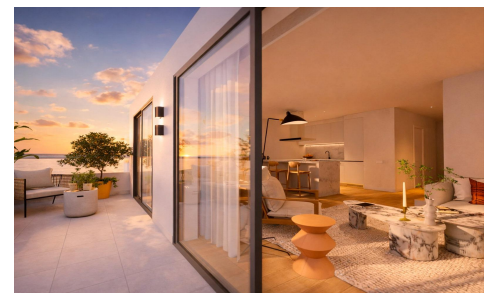

TR75319S

€932,000

2

2

206m²

14m²

Luxury Beachfront Apartments and Townhouses in Torrenueva, La LÃ-nea de la Concepci3n, CÃ¡diz Exclusive First Line Beachfront Residences on the Costa del Sol Discover a unique beachfront residential development in Torrenueva, one of the most unspoiled coastal locations in Southern Spain. Situated next to La Alcaidesa and only minutes from Sotogrande and Gibraltar, this exceptional new resort offers an exclusive collection of 118 contemporary residences just 50 meters from the beach. Surrounded by nature and open sea views, this private coastal sanctuary perfectly combines luxury, tranquility and Mediterranean living. With direct beach access, elegant architecture and premium resort style amenities, this development offers an extraordinary opportunity to...(Ask