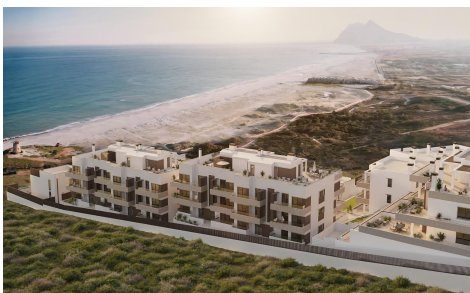

TR23846X

**€310,000**

1

1

67m<sup>2</sup>

N/A

Luxury Beachfront Apartments and Townhouses in Torrenueva, La LÃ-nea de la Concepci3n, CÃ¡diz Exclusive First Line Beachfront Residences on the Costa del Sol Discover a unique beachfront residential development in Torrenueva, one of the most unspoiled coastal locations in Southern Spain. Situated next to La Alcadesa and only minutes from Sotogrande and Gibraltar, this exceptional new resort offers an exclusive collection of 118 contemporary residences just 50 meters from the beach. Surrounded by nature and open sea views, this private coastal sanctuary perfectly combines luxury, tranquility and Mediterranean living. With direct beach access, elegant architecture and premium resort style amenities, this development offers an extraordinary opportunity to...(Ask