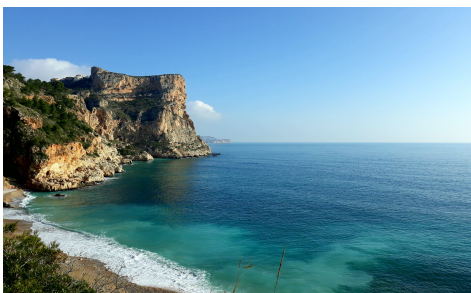

MLS17511C

Villa in Benitachell

€2,720,000

4

5

832m²

1,087m²

This modern newly built villa is located on the Cumbre del Sol and offers stunning views of the countryside and the sea. The villa is distributed over 3 floors. On the top floor there are 3 double bedrooms each with their own bathroom en suite. Downstairs there is a spacious lounge with dining area, a fully fitted modern kitchen, a laundry room, a guest toilet and the master bedroom with dressing room and bathroom en suite. This villa also has a basement which can be used for various purposes such as a separate guest apartment or a gym. From the spacious partly covered terrace with pool you can enjoy the...(Ask for More Details!)