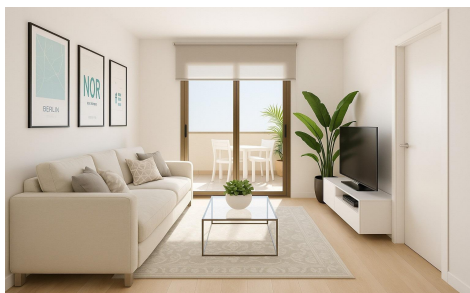

TR24554E

€215,000

2

2

73m²

N/A

N/A

New Build Apartments in Puerto de Mazarrón Just 200 Metres from the Beach Exclusive Residential Development in the Heart of Puerto de Mazarrón Discover this exclusive new build development ideally located in the centre of Puerto de Mazarrón, one of the most sought after coastal destinations on the Costa C jrida. Situated just 200 metres from the beach, marina and seafront promenade, these modern apartments offer an exceptional opportunity to enjoy Mediterranean living with all amenities within walking distance. With a desirable south facing orientation and open views over a pleasant square, this boutique development combines natural light, comfort and convenience in a privileged seaside setting. ...(Ask for More Details!)