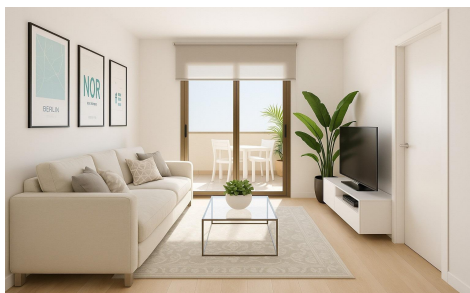

TR26020U

€179,900

2

2

69m²

N/A

N/A

New Build Apartments in Puerto de Mazarrón Just 200 Metres from the Beach Exclusive Residential Development in the Heart of Puerto de Mazarrón Discover this exclusive new build development ideally located in the centre of Puerto de Mazarrón, one of the most sought after coastal destinations on the Costa C jrida. Situated just 200 metres from the beach, marina and seafront promenade, these modern apartments offer an exceptional opportunity to enjoy Mediterranean living with all amenities within walking distance. With a desirable south facing orientation and open views over a pleasant square, this boutique development combines natural light, comfort and convenience in a privileged seaside setting. ...(Ask for More Details!)