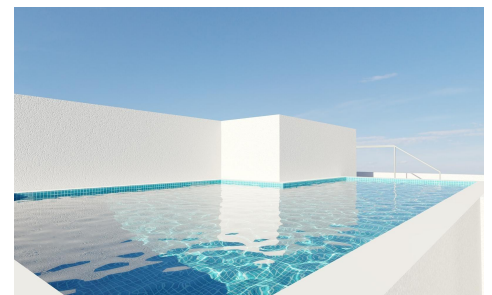

TR11255D

**New Build Apartments in Torrevieja Just 400 m from Playa del Cura €119,000**

2

2

103m<sup>2</sup>

N/A

New Build Apartments in Torrevieja Just 400 m from Playa del Cura Prime Location in the Heart of Torrevieja Discover these brand new apartments and penthouses in one of the most sought after areas of Torrevieja, only 400 m from Playa del Cura and just 150 m from the seafront promenade. Located in the city centre, this vibrant neighborhood offers all essential services within walking distance, including supermarkets, shops, restaurants, cafes and public transport. Torrevieja is a well known coastal city on the Costa Blanca, famous for its mild Mediterranean climate, lively atmosphere and year round lifestyle by the sea. Modern Apartments with Spacious Layouts This exclusive...(Ask for More Details!)