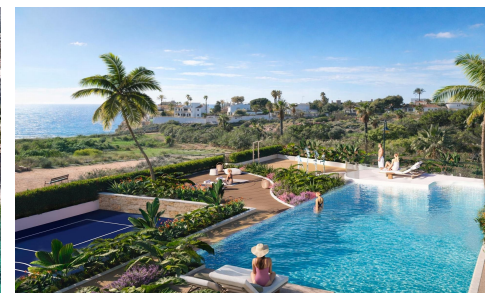

TR32761H

Exclusive Frontline Beach Homes in El Campello €537,000

3

2

118m²

12m²

Exclusive Frontline Beach Homes in El Campello Costa Blanca Discover a unique new build residential development on the Costa Blanca, made up of 30 exclusive townhouses and corner townhouses in a privileged frontline beach location at Playa del Amerador in El Campello. This exceptional setting is known for its crystal clear waters, peaceful atmosphere and spectacular Mediterranean views, offering a rare opportunity to enjoy true beachfront living. Located in one of the most desirable coastal areas of Alicante, this boutique development combines modern design, comfort and direct access to the sea in a secure and beautifully landscaped community. Modern Townhouses with Sea Views and Private...(Ask for More Details!)