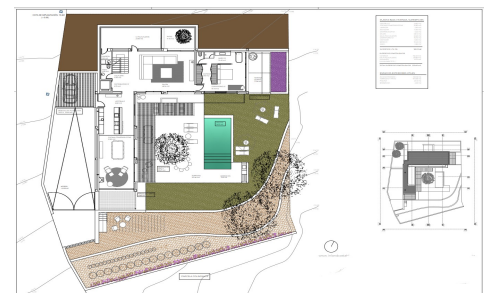

4

5

675m²

1,079m²

This beautiful Mediterranean new build villa is located on a sloping plot of 1079 m2 which coincides with an excellent south-east orientation and offers beautiful views of the sea and the Peñon de Ifach. The exceptional thing about this plot is that it borders rustic land, so we have a house on urban land with the feeling of living in a Mediterranean forest with sea views. The decision was made to move as little earth as possible and to blend the villa into the natural relief of the plot. The house is designed in an L-shape which frees up the maximum space within the plot. One wing has two floors,...(Ask for More Details!)