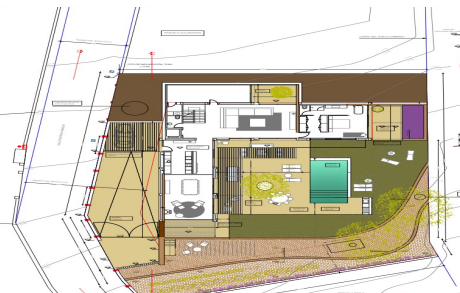

4

5

675m²

1,079m²

This beautiful Mediterranean new build villa is located on a sloping plot of 1079 m2 which coincides with an excellent south-east orientation and offers beautiful views of the sea and the Peñon de Ifach. The exceptional thing about this plot is that it borders rustic land, so we have a house on urban land with the feeling of living in a Mediterranean forest with sea views. The decision was made to move as little earth as possible and to blend the villa into the natural relief of the plot. The house is designed in an L-shape which frees up the maximum space within the plot. One wing has two floors,...(Ask for More Details!)