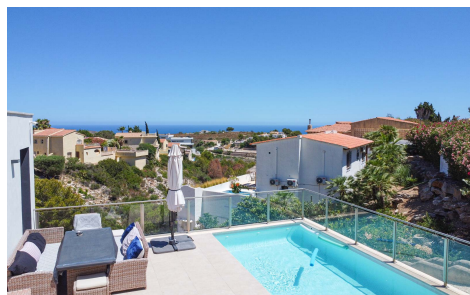

**Villa in Benitachell**

**€950,000**

4

3

199m<sup>2</sup>

836m<sup>2</sup>

This fantastic modern villa is located in Cumbre del Sol and offers stunning sea views. The villa was built in 2020 with high-quality materials and is distributed over two floors. An automatic gate provides access to the property where parking is provided for 1 car and a motorcycle. A few steps down is the entrance to the villa. You enter a hall with built-in wardrobes and a guest toilet. Oriented towards the south is a spacious living-dining room with an open kitchen with a cooking island. The kitchen is made of unique materials imported from Canada and is equipped with all MIELE brand electrical appliances. The large windows ensure that...(Ask for More Details!)