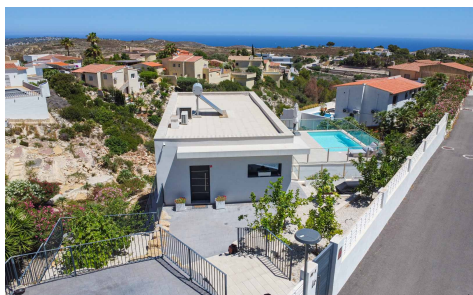

**Villa in Benitachell**

**€950,000**

4

3

199m<sup>2</sup>

836m<sup>2</sup>

This fantastic modern villa is located in Cumbre del Sol and offers stunning sea views. The villa was built in 2020 with high-quality materials and is distributed over two floors. An automatic gate provides access to the property where parking is provided for 1 car and a motorcycle. A few steps down is the entrance to the villa. You enter a hall with built-in wardrobes and a guest toilet. Oriented towards the south is a spacious living-dining room with an open kitchen with a cooking island. The kitchen is made of unique materials imported from Canada and is equipped with all MIELE brand electrical appliances. The large windows ensure that...(Ask for More Details!)