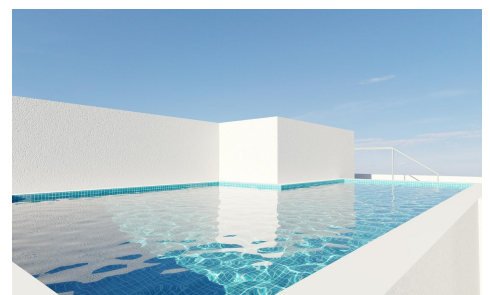

TR62678C

New Build Apartments in Torrevieja Just 400 m from Playa del Cura €239,000

2

2

85m²

N/A

New Build Apartments in Torrevieja Just 400 m from Playa del Cura Prime Location in the Heart of Torrevieja Discover these brand new apartments and penthouses in one of the most sought after areas of Torrevieja, only 400 m from Playa del Cura and just 150 m from the seafront promenade. Located in the city centre, this vibrant neighborhood offers all essential services within walking distance, including supermarkets, shops, restaurants, cafes and public transport. Torrevieja is a well known coastal city on the Costa Blanca, famous for its mild Mediterranean climate, lively atmosphere and year round lifestyle by the sea. Modern Apartments with Spacious Layouts This exclusive...(Ask for More Details!)